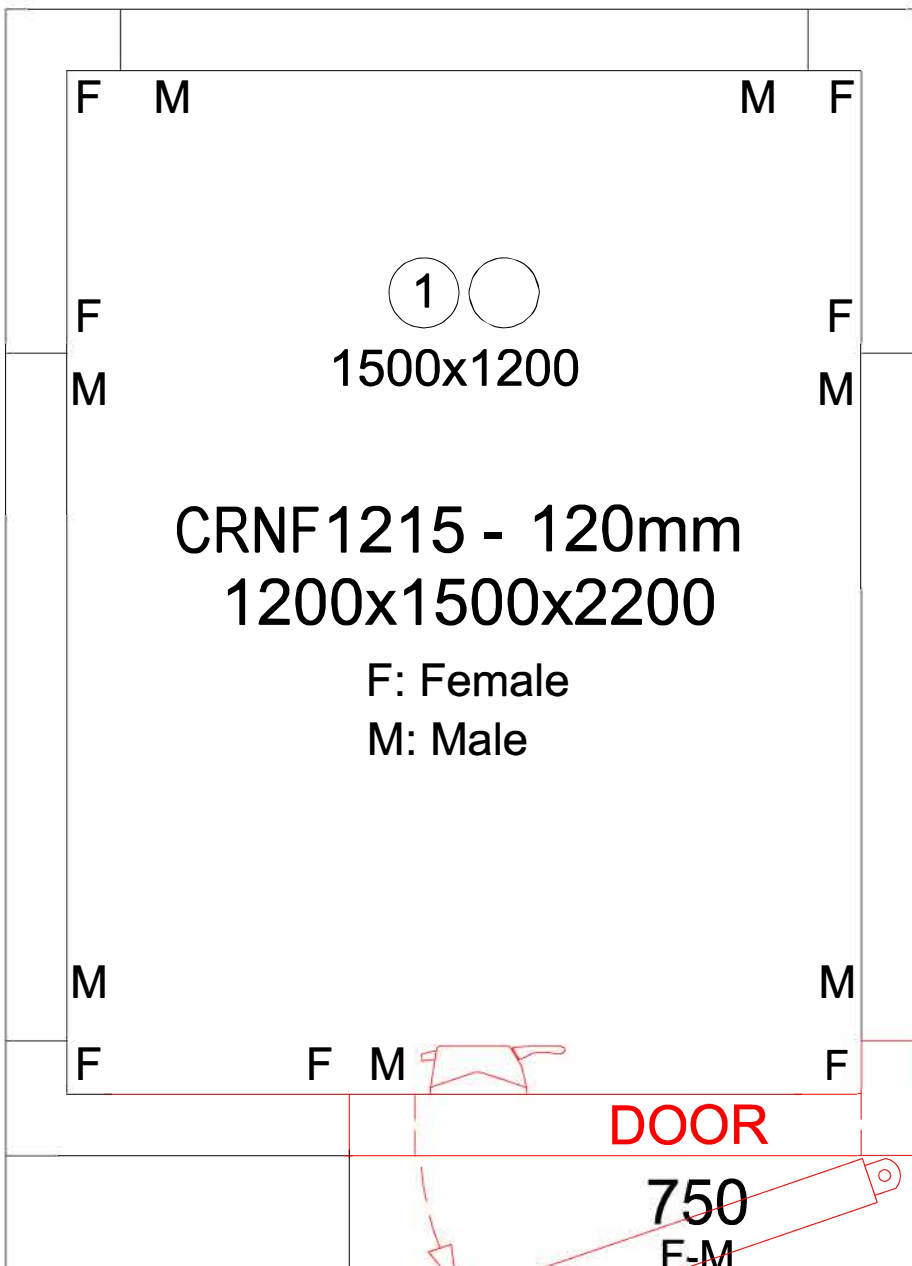

1200

900

M-M

120mm

2200

3

450x150

F-F

120mm

2200

LEFT

2

450x150

F-F

120mm

2200

RIGHT

4

1500x1200

CRNF1215 - 120mm

1200x1500x2200

F: Female

M: Male

1500

2200

5

450x150

F-F

120mm

2200

LEFT

8